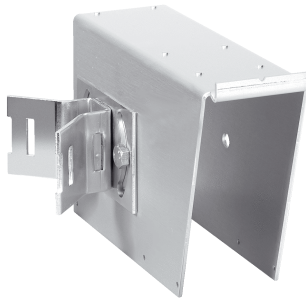

WSG1-01

Protective caps and hoods

DEVICE PROTECTION AND CARE

SICK
Sensor Intelligence.

WSG1-01 | Protective caps and hoods

DEVICE PROTECTION AND CARE

Ordering information

Type	Part no.
WSG1-01	1018470

Other models and accessories → www.sick.com/Protective_caps_and_hoods

Detailed technical data

Technical specifications

Accessory group	Device protection and care
Accessory family	Protective caps and hoods
Description	Weather hood
Suitable for	W24-2, W34
Items supplied	Mounting hardware included
Material	Aluminum (anodised)

Features

Description	Weather hood
Suitable for	W24-2, W34
Items supplied	Mounting hardware included
Material	Aluminum (anodised)

Dimensional drawing (Dimensions in mm (inch))

SICK AT A GLANCE

SICK is one of the leading manufacturers of intelligent sensors and sensor solutions for industrial applications. A unique range of products and services creates the perfect basis for controlling processes securely and efficiently, protecting individuals from accidents and preventing damage to the environment.