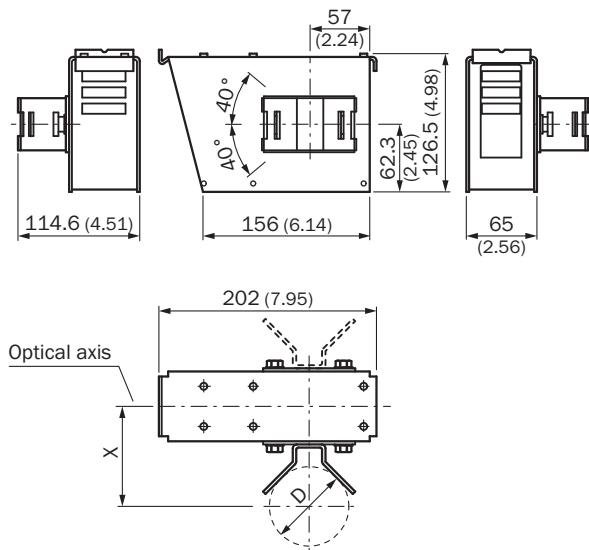

Dimensional drawing (Dimensions in mm (inch))